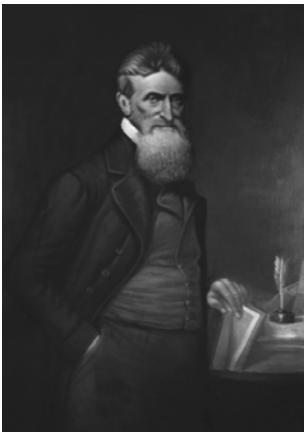

**Worksheet 2: The Many Faces of John Brown**

Paintings capture people’s personalities as well as their likenesses. Examine these two paintings. These artists captured very different character traits. What descriptive words come to mind for each image? Complete the lists below.

John Brown is the main image in murals at the Kansas State Capitol. This painting, “Tragic Prelude,” is by John Steuart Curry.

Descriptive Words:

1. Radical
2. \_\_\_\_\_
3. \_\_\_\_\_
4. \_\_\_\_\_

Painting of John Brown by J.C. Wolf.